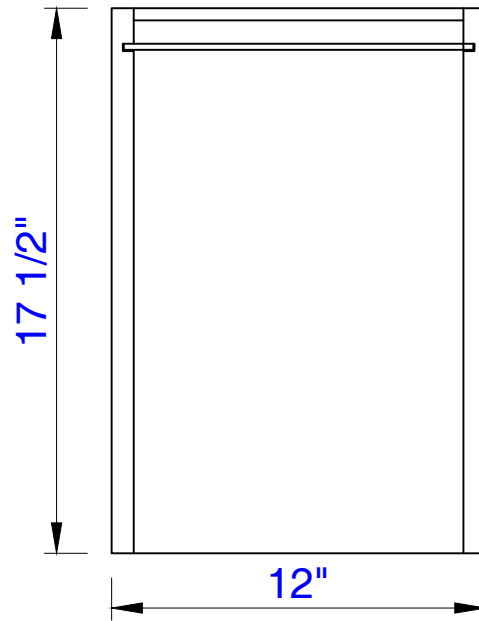

Item Number:
803-SC1220-GW
803-SC1220-MGG
8803-SC1220-WLT

JAMES MARTIN

VANITIES™

Milan Series 12" Storage Cabinet (Short)

Diagrams with Dimensions

page 02 of 03

12"

Item Number:
803-SC1220-GW
803-SC1220-MGG
8803-SC1220-WLT

JAMES MARTIN

VANITIES™

Milan Series 12" Storage Cabinet (Short)

Diagrams with Dimensions

page 03 of 03

305mm

Item Number:
803-SC1220-GW
803-SC1220-MGG
8803-SC1220-WLT

JAMES MARTIN

VANITIES™

Milan Series 305mm Storage Cabinet (Short)

Diagrams with Dimensions

page 01 of 03

305mm

Item Number:
803-SC1220-GW
803-SC1220-MGG
8803-SC1220-WLT

JAMES MARTIN

VANITIES™

Diagrams with Dimensions

page 03 of 03