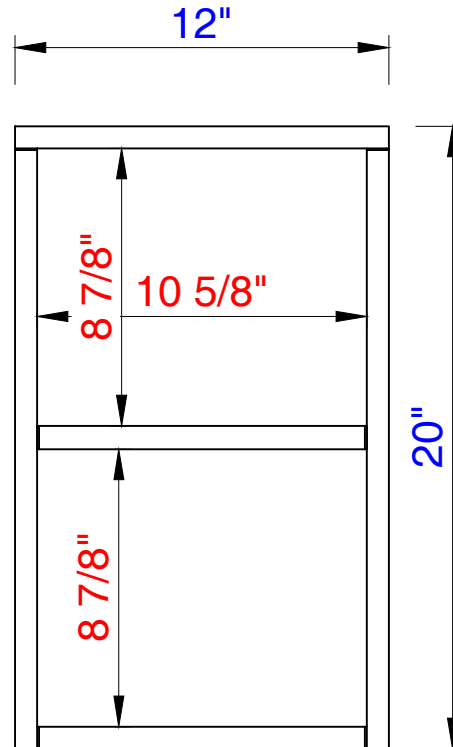

12"

Item Number:
803-SC1220-GW
803-SC1220-MGG
8803-SC1220-WLT

JAMES MARTIN

VANITIES™

Milan Series 12" Storage Cabinet (Short)

Diagrams with Dimensions

page 01 of 03

12"

Item Number:
803-SC1220-GW
803-SC1220-MGG
8803-SC1220-WLT

JAMES MARTIN

VANITIES™

Milan Series 12" Storage Cabinet (Short)

Diagrams with Dimensions

page 02 of 03

12"

Item Number:
803-SC1220-GW
803-SC1220-MGG
8803-SC1220-WLT

JAMES MARTIN

VANITIES™

Milan Series 12" Storage Cabinet (Short)

Diagrams with Dimensions

page 03 of 03

305mm

Item Number:
803-SC1220-GW
803-SC1220-MGG
8803-SC1220-WLT

JAMES MARTIN

Diagrams with Dimensions

page 03 of 03