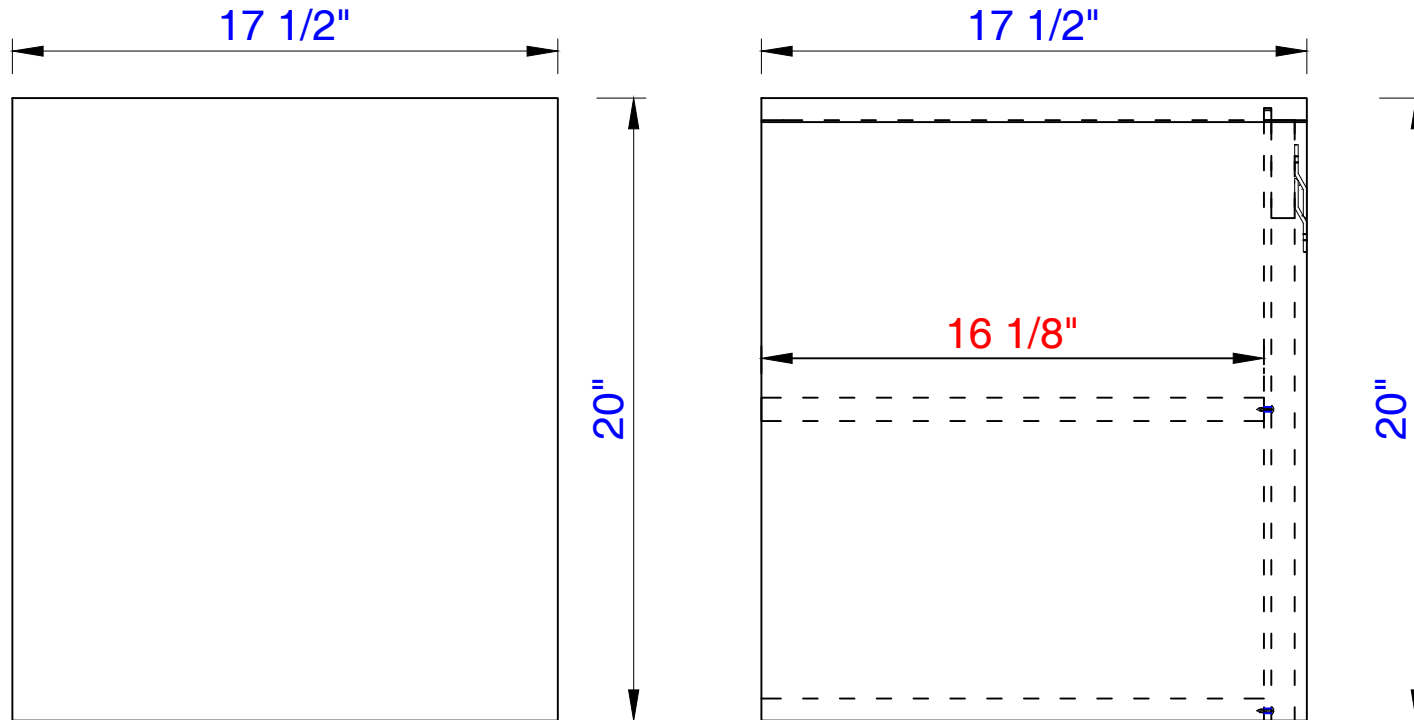

12"

Item Number:
803-SC1220-GW
803-SC1220-MGG
8803-SC1220-WLT

JAMES MARTIN

VANITIES™

Milan Series 12" Storage Cabinet (Short)

Diagrams with Dimensions

page 03 of 03