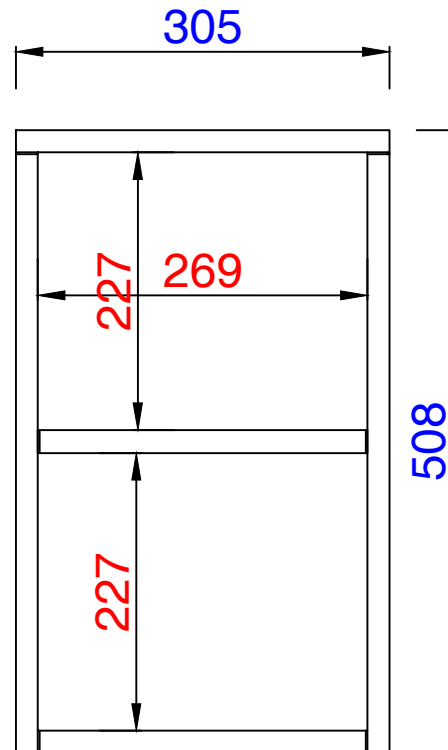

JAMES MARTIN

VANITIES™

Milan Series 12" Storage Cabinet (Short)

Diagrams with Dimensions

page 03 of 03

305mm

Item Number:
803-SC1220-GW
803-SC1220-MGG
8803-SC1220-WLT

JAMES MARTIN

VANITIES™

Milan Series 305mm Storage Cabinet (Short)

Diagrams with Dimensions

page 01 of 03

305mm

Item Number:
803-SC1220-GW
803-SC1220-MGG
8803-SC1220-WLT

JAMES MARTIN

VANITIES™

Milan Series 305mm Storage Cabinet (Short)

Diagrams with Dimensions

page 02 of 03

305mm

Item Number:
803-SC1220-GW
803-SC1220-MGG
8803-SC1220-WLT

JAMES MARTIN

VANITIES™

Milan Series 305mm Storage Cabinet (Short)

Diagrams with Dimensions

page 03 of 03