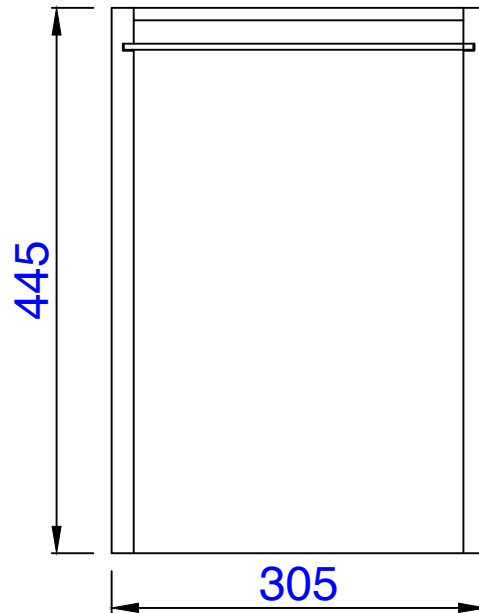

JAMES MARTIN

VANITIES™

Milan Series 12" Storage Cabinet (Short)

Diagrams with Dimensions

page 03 of 03

305mm

Item Number:
803-SC1220-GW
803-SC1220-MGG
8803-SC1220-WLT

JAMES MARTIN

VANITIES™

Milan Series 305mm Storage Cabinet (Short)

Diagrams with Dimensions

page 01 of 03

305mm

Item Number:
803-SC1220-GW
803-SC1220-MGG
8803-SC1220-WLT

JAMES MARTIN

VANITIES™

Milan Series 305mm Storage Cabinet (Short)

Diagrams with Dimensions

page 02 of 03

305mm

Item Number:
803-SC1220-GW
803-SC1220-MGG
8803-SC1220-WLT

JAMES MARTIN

VANITIES™

Milan Series 305mm Storage Cabinet (Short)

Diagrams with Dimensions

page 03 of 03